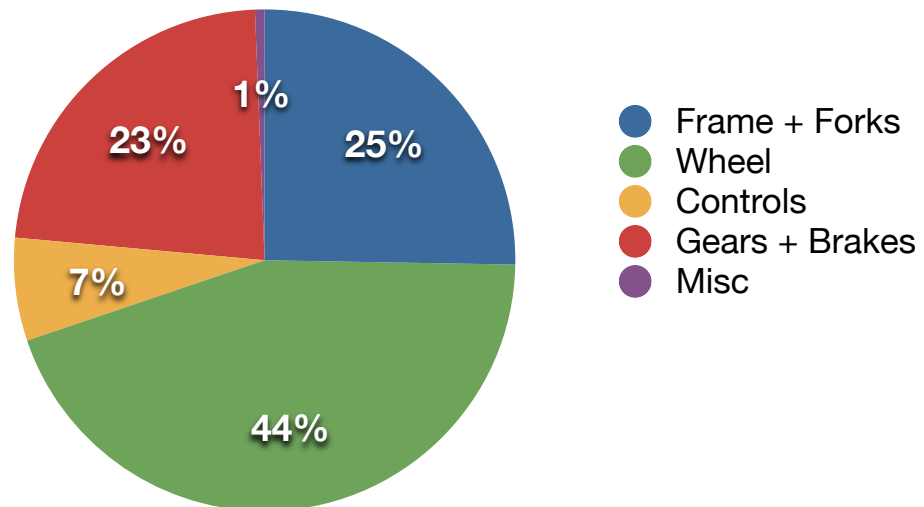

Cost Overview